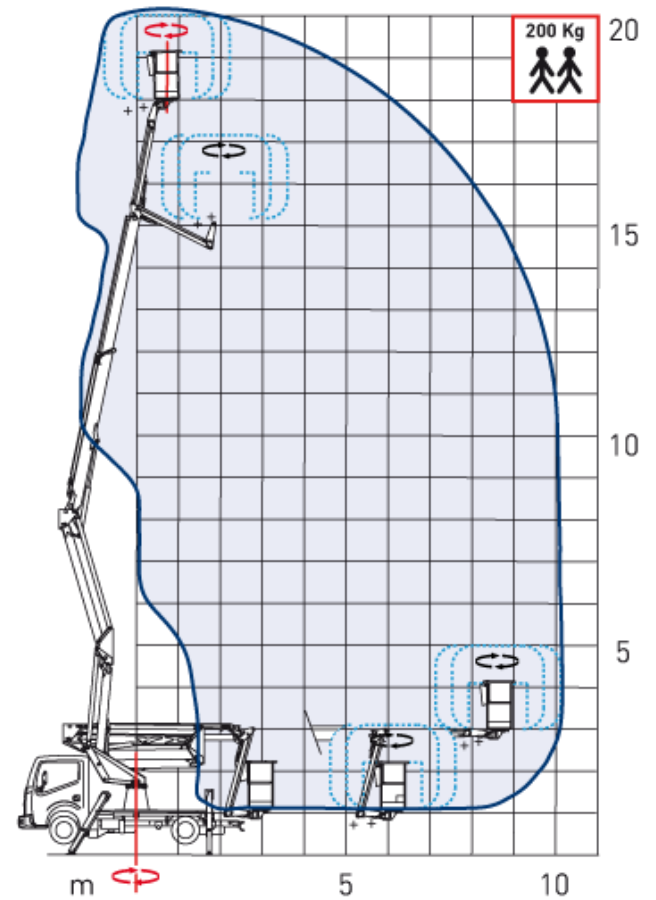

NISSAN
CAB STAR

CONTINUOUS 360°