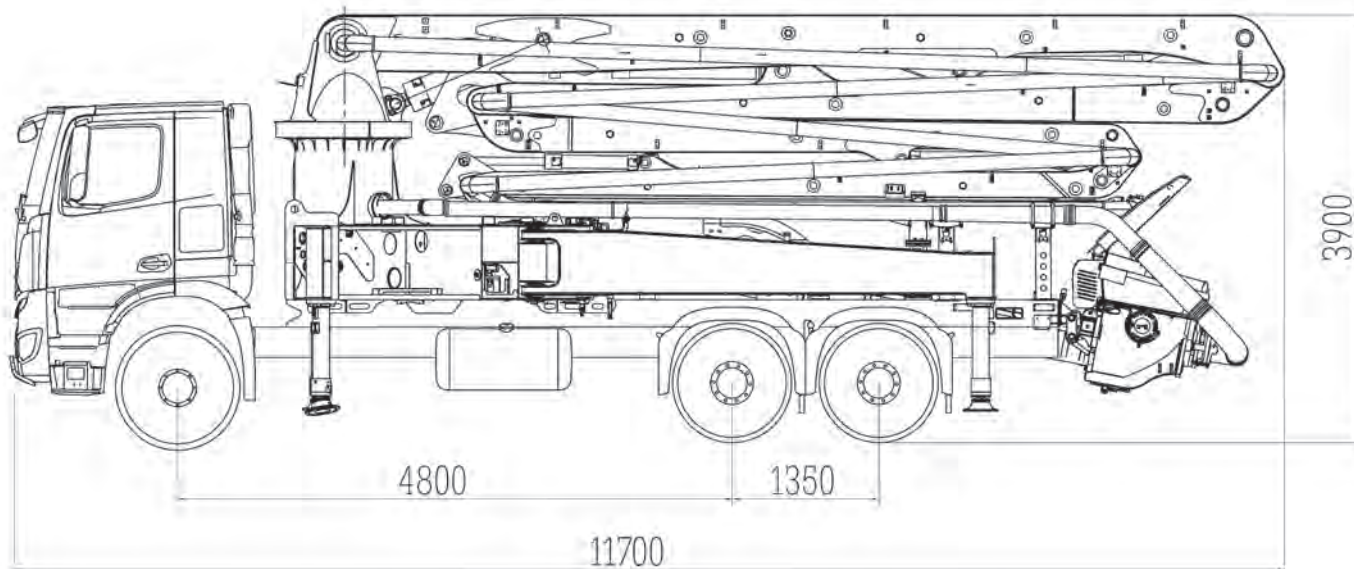

**Truck-mounted concrete pump SY38 Z5-200**

Note: Standard version. Dimensions and weights depend on truck, pump model and equipment. For illustration only.

Technical data		
Boom	Folding system	5-arm Z
	Vertical reach	38.0 m
	Horizontal reach	34.0 m
	Reach depth	21.5 m
	Unfolding height	11.3 m
	End hose length	3 m
Support	Outrigger spread front	6.2 m
	Outrigger spread rear	7.1 m
Dimensions	Overall length	11.7 m
	Width	2.5 m
	Height	3.9 m
Core pump	Output	160 m <sup>3</sup> /h
	Pressure	85 bar
	Strokes/min	26
	Delivery cylinder Ø	260 mm
	Stroke length	1900 mm