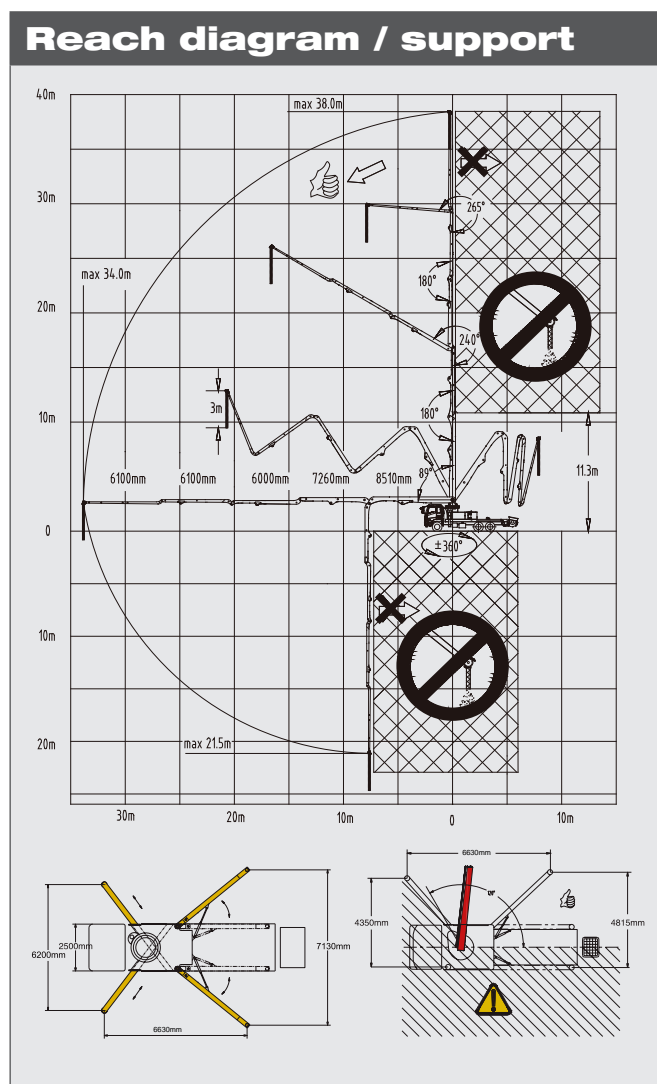

**Truck-mounted concrete pump SY38 Z5-200**

Note: Standard version. Dimensions and weights depend on truck, pump model and equipment. For illustration only.

Technical data		
Boom	Folding system	5-arm Z
	Vertical reach	38.0 m
	Horizontal reach	34.0 m
	Reach depth	21.5 m
	Unfolding height	11.3 m
	End hose length	3 m
Support	Outrigger spread front	6.2 m
	Outrigger spread rear	7.1 m
Dimensions	Overall length	11.7 m
	Width	2.5 m
	Height	3.9 m
Core pump	Output	160 m <sup>3</sup> /h
	Pressure	85 bar
	Strokes/min	26
	Delivery cylinder Ø	260 mm
	Stroke length	1900 mm